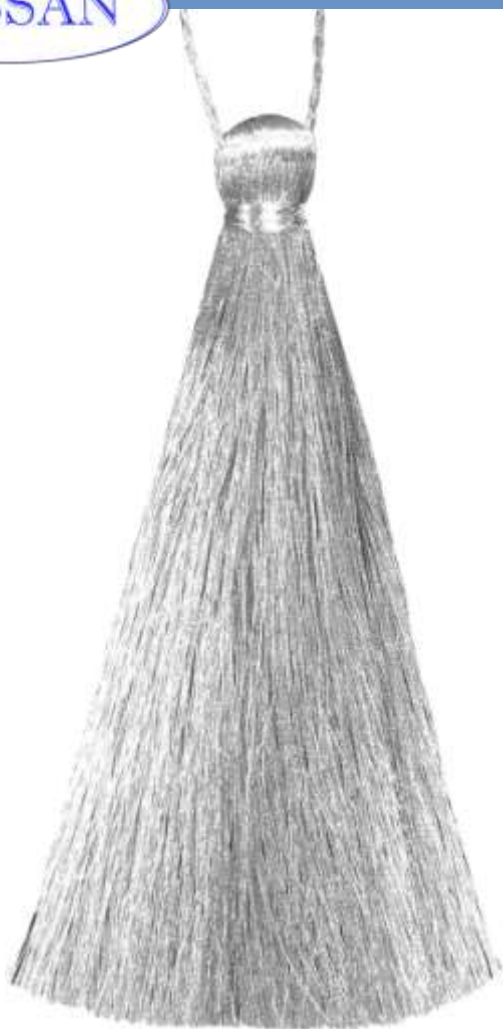

silver

gold

material	polyester [PE], metallic yarn
entire size	about 135 mm
MOQ	10 pcs.
made	IMPORT

about 85 mm

Colour card

silver

gold

material	polyester [PE], metallic yarn
entire size	about 150 mm
MOQ	10 pcs.
made	IMPORT

Colour card

silver

gold

PASSAN

KYL – 04

about 150 mm

material	polyester [PE], metallic yarn
entire size	about 200 mm
MOQ	10 pcs.
made	IMPORT

Colour card