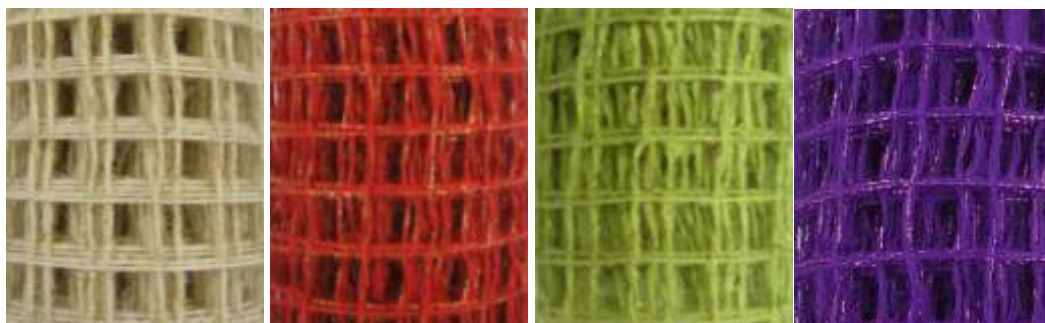

Colour card

natural

red

pistachio

d. violet