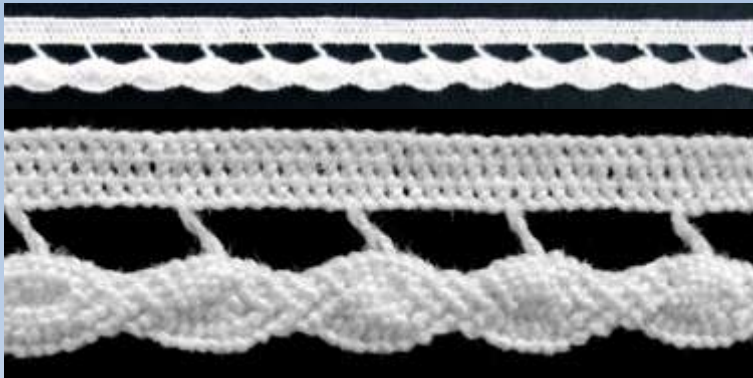

material	cotton
size	7 mm
packaging	25 m
colours	white, natural

C 007

material	cotton
size	9 mm
packaging	25 m
colours	white, natural

C 008

material	cotton
size	10 mm
packaging	25 m
colours	white

C 015

material	cotton
size	10 mm
packaging	25 m
colours	white, natural